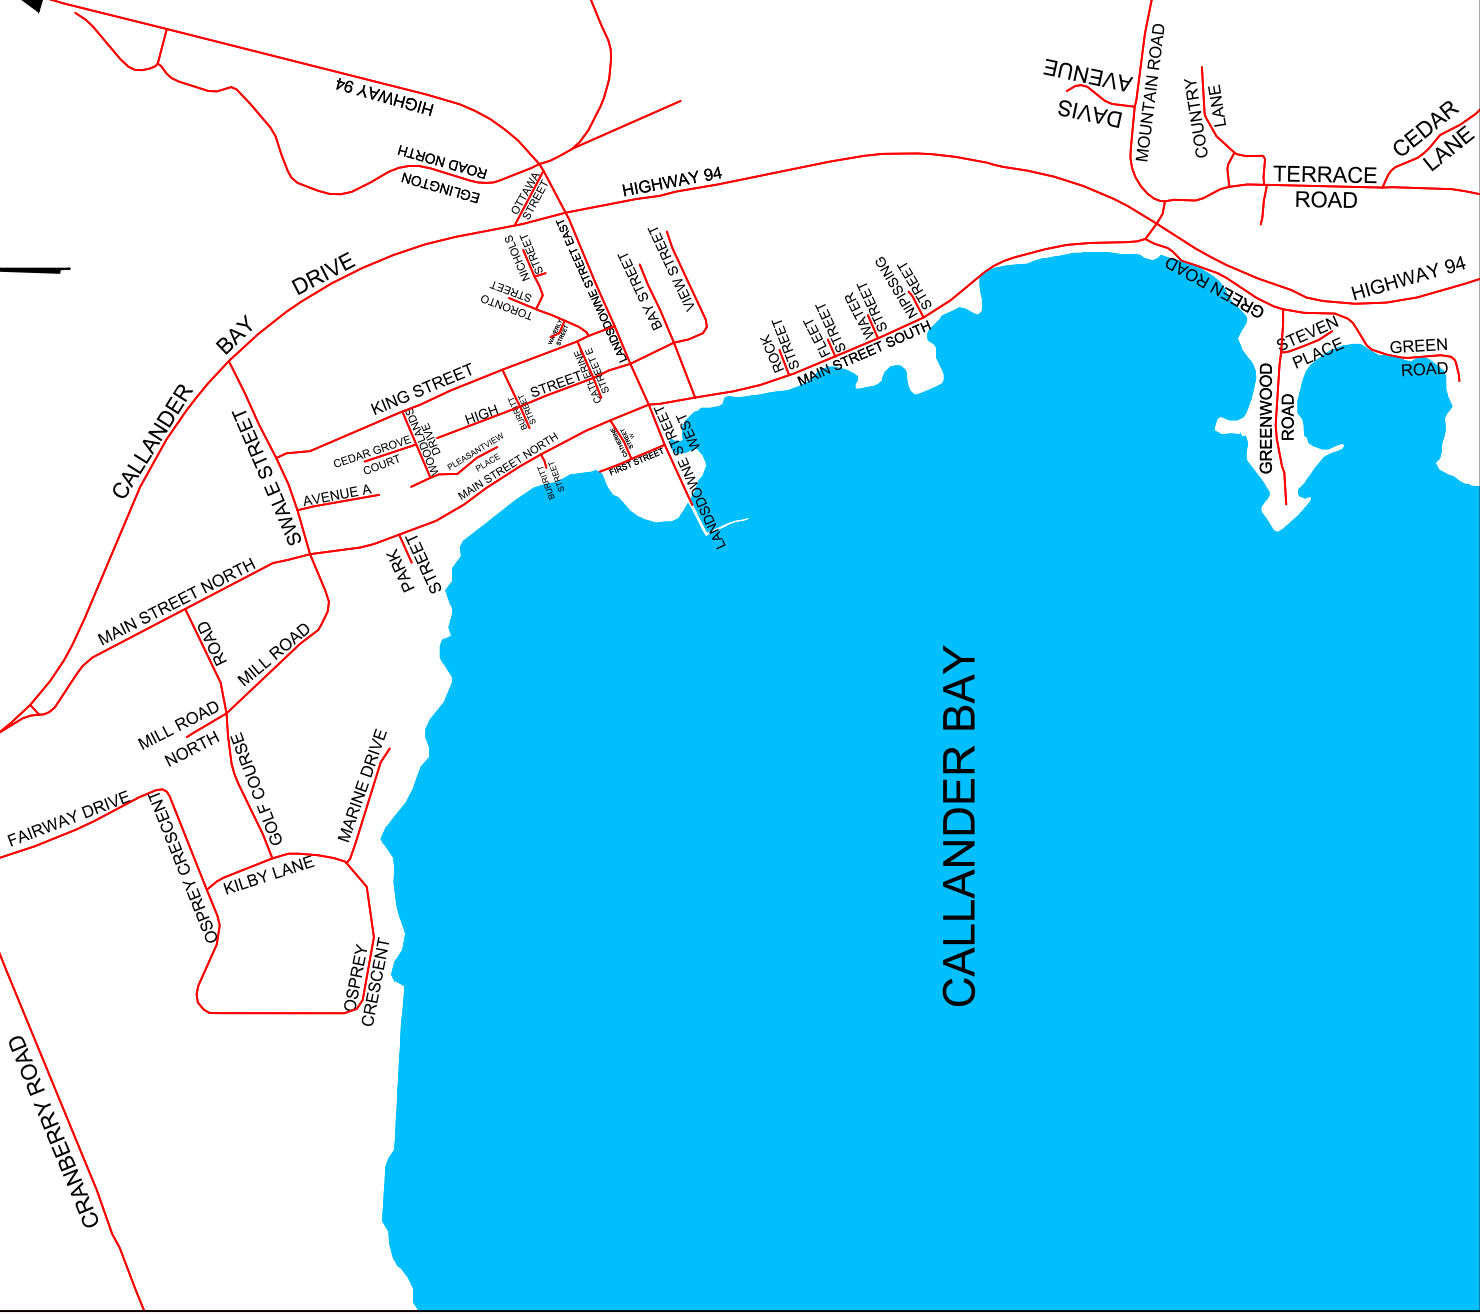

# Municipality of Callander Urban Area

CITY OF  
NORTH BAY

CORBEIL

EAST  
FERRIS  
TWP

CALLANDER BAY